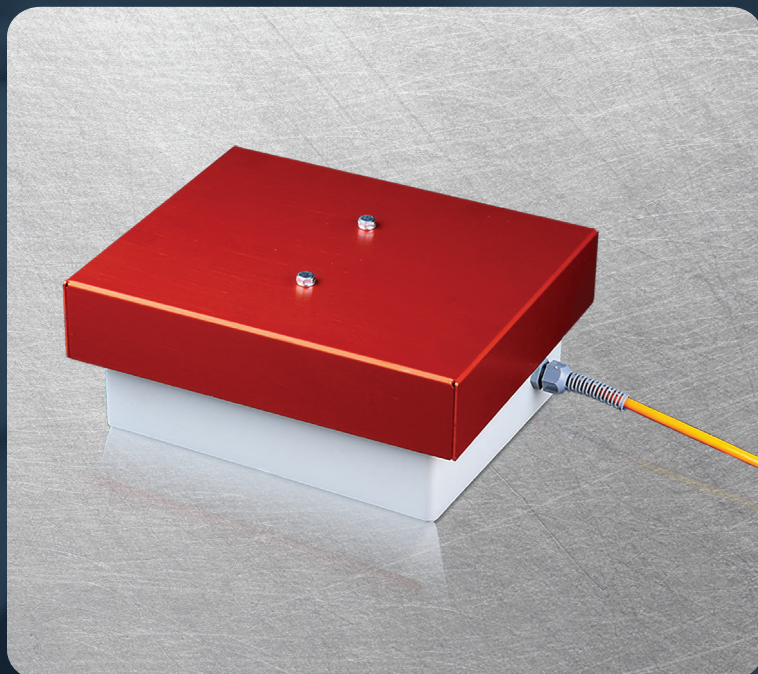

Weighing Platform PP20

Easy to operate and install.

Reliability

The PP20 floor platform is especially designed for weighing broiler, pullet and breeder flocks. Easy to install and maintain, the PP20 platform provides easy access for bird weighing. The unit is easy to clean and built for a high number of weightings - making it low-maintenance, affordable and productive.

PP20 platforms can be connected to Image II, ChickScale 205 or the ChickScale 850 controllers.

The PP20 weighing platform is designed for broiler pullet and breeder raising.

The advantages of the PP20 are:

- No wire or electronics near litter.
- Easy access for birds.
- High number of weightings.
- Easy installation.
- Easy to clean.
- Low cost.

Website

Product

Contact us

Your Vision, Our Mission - Expert Farming Solutions for Big Thinkers