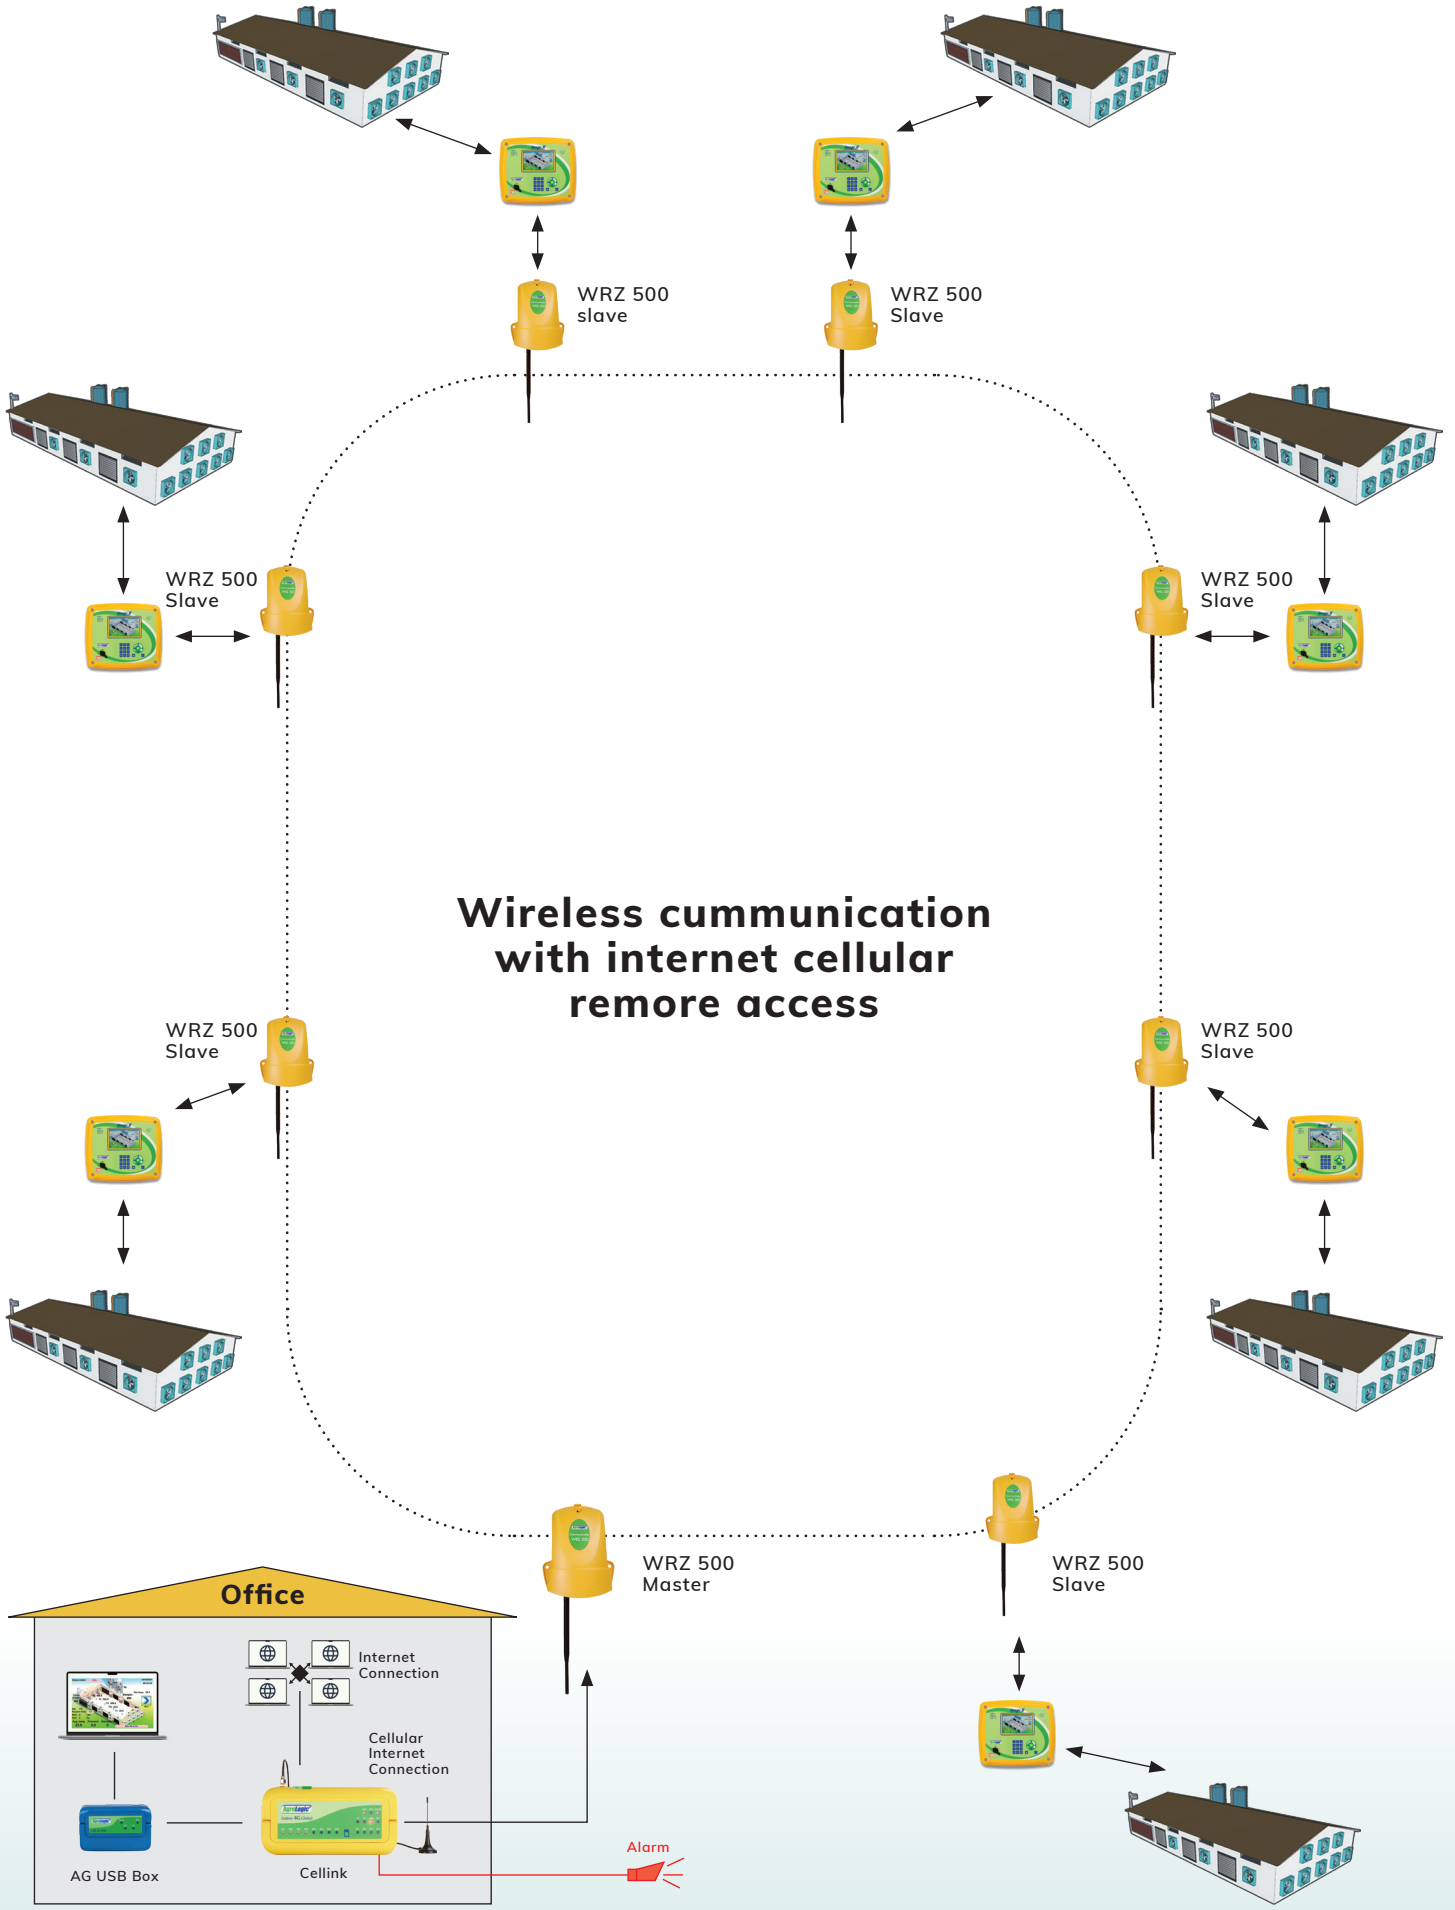

WRZ 500 Master & Slave

Easy to operate and install.

Reliability

The wireless **WRZ 500** Communicator communicates between the local farm office computer running the AgroLogic WebChick program and AgroLogic climate controllers.

It can also be connected to the AgroLogic Cellink cellular alarm unit to transfer data and alarms from the controllers to the farmer.

WRZ 500 uses RF ZigBee standard and has an outdoor range of up to 500 meters.

Wireless communication with internet cellular remote access