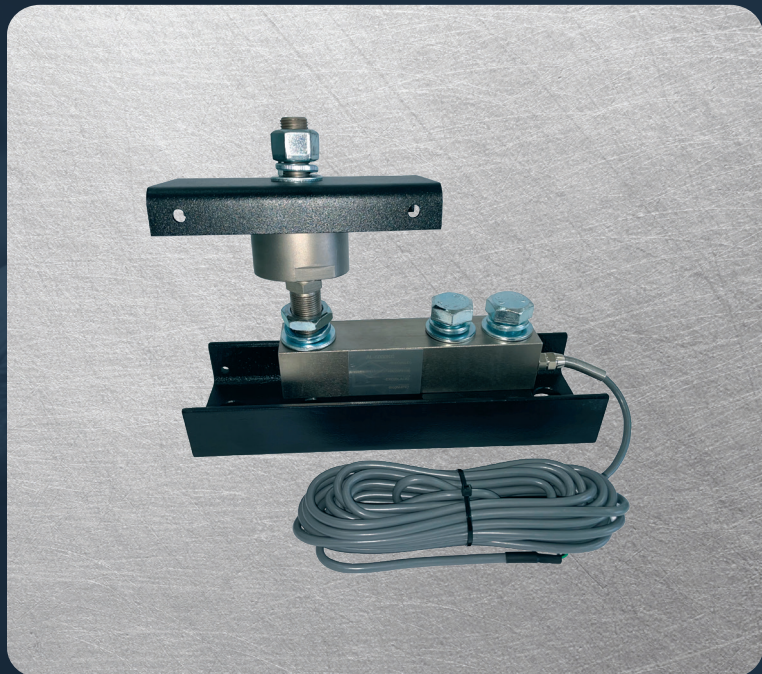

Load cells and mounting brackets for silo legs

Easy to operate and install.

Reliability

The weight that one Load cell can carry is 5 tons.

Maximum load on 4 legs: 20 tons

Maximum load on 6 legs: 30 tons

Maximum load on 8 legs: 40 tons

Maximum load on 12 legs: 60 tons

Maximum load on 16 legs: 80 tons

Load cell with mounting bracket

Website

Product

Contact us

Your Vision, Our Mission - Expert Farming Solutions for Big Thinkers

 info@agrologic.com