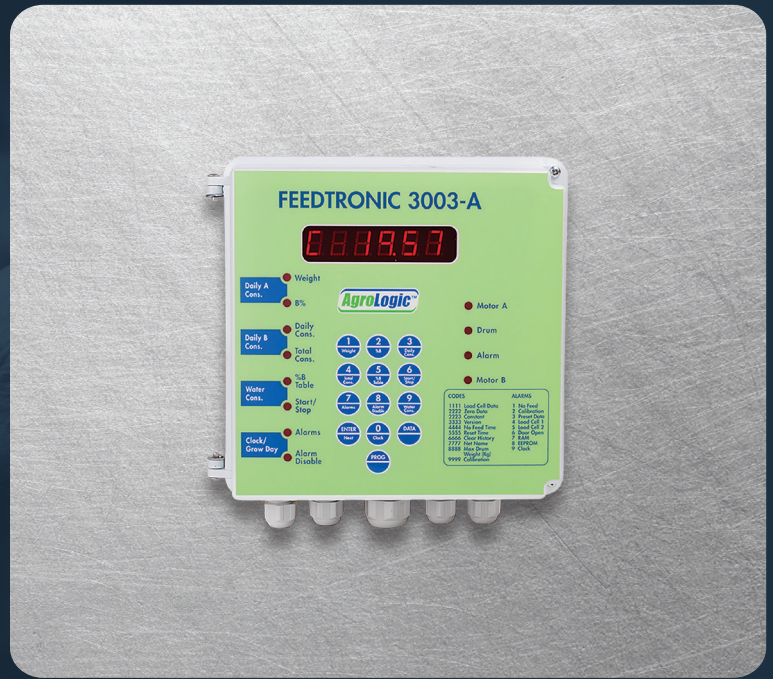

FeedTronic 3003A

Easy to operate and install.

Reliability

The FeedTronic 3003-A is designed to weight and mix two types of feed and distribute it accurately to the house.

The exact amount of each feed type is weighed out in small batches, then sent into the house.

The FeedTronic has a built-in blending curve for use throughout the growing period.

Website

Product

Contact us

Your Vision, Our Mission - Expert Farming Solutions for Big Thinkers

 info@agrologic.com

 +972-9-8626089