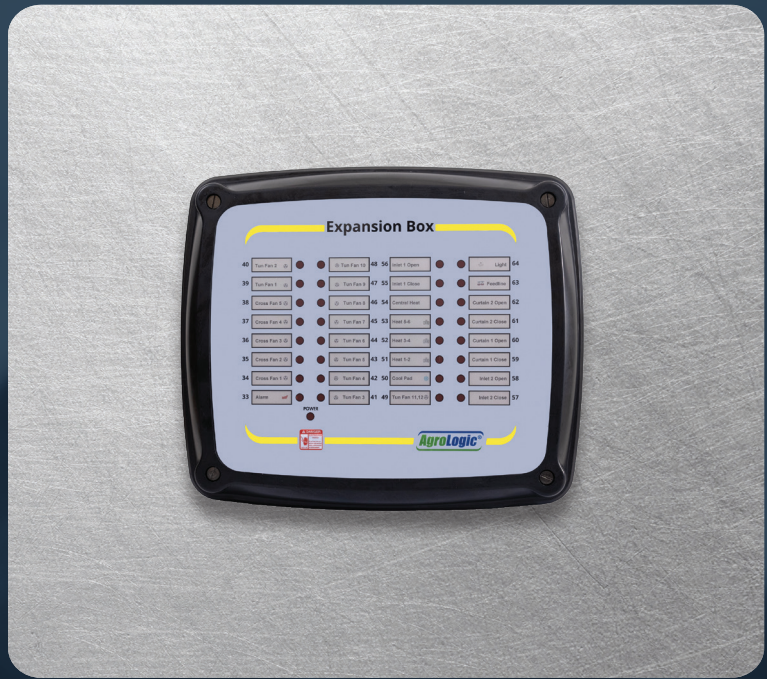

Modular Relay Expansion Box

Flexible • Scalable • Engineered for Expanding Automation Requirements

Reliability

Our Image Pro and Image 3 controllers are equipped with up to 32 relay outputs, providing a robust solution for comprehensive management of climate control, feeding, lighting, alarms, and additional functions. As your operational needs evolve, the system can seamlessly expand using our **Modular Relay Extension Boxes**.

Incremental Expansion - Up to 32 Additional Outputs

The extension boxes are designed with modular scalability, enabling output enhancements in precise increments:

Expansion options: +8, +16, +24, or +32 outputs.

Modular 8-Relay Cards

Constructed from 8-relay modules, these boxes offer predictable scaling, facilitate organized wiring, and simplify ongoing maintenance.

Removable Relay Connectors

All relay terminals incorporate removable blocks to support efficient wiring and straightforward servicing.

Dedicated Emergency Relay

Emergency relay in every box is designated exclusively for alarm and safety monitoring.

Suited for the poultry facilities.

- Rugged enclosure, ideal for poultry facilities
- Utilizes a single 2-wire cable (RS485) for the connection between main relay box and expansion relay box.
- Supports 110-240VAC Power In for convenient electrical distribution